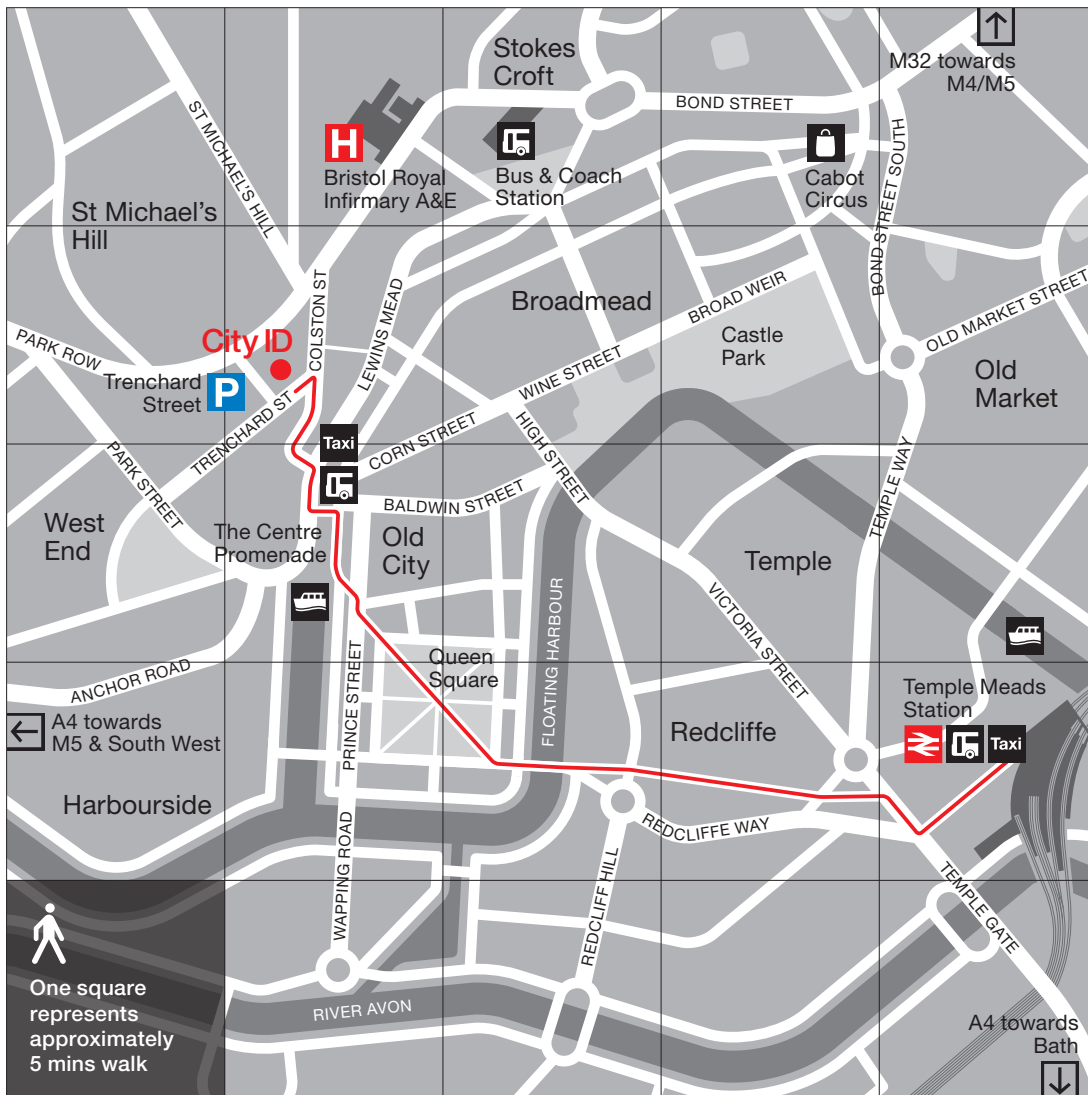

23 Trenchard Street
Bristol BS1 5AN
United Kingdom

T+44 (0)117 917 7000
F+44 (0)117 925 8228
www.cityid.co.uk

City ID

Getting to the studio

The City ID studio is located in the centre of Bristol.

Walking from Temple Meads Station to the studio takes about 20 minutes. The red line indicates the best route.

The nearest car park to the studio is Trenchard Street multi-storey.

Please let us know in advance if you have any special access requirements. We look forward to seeing you.